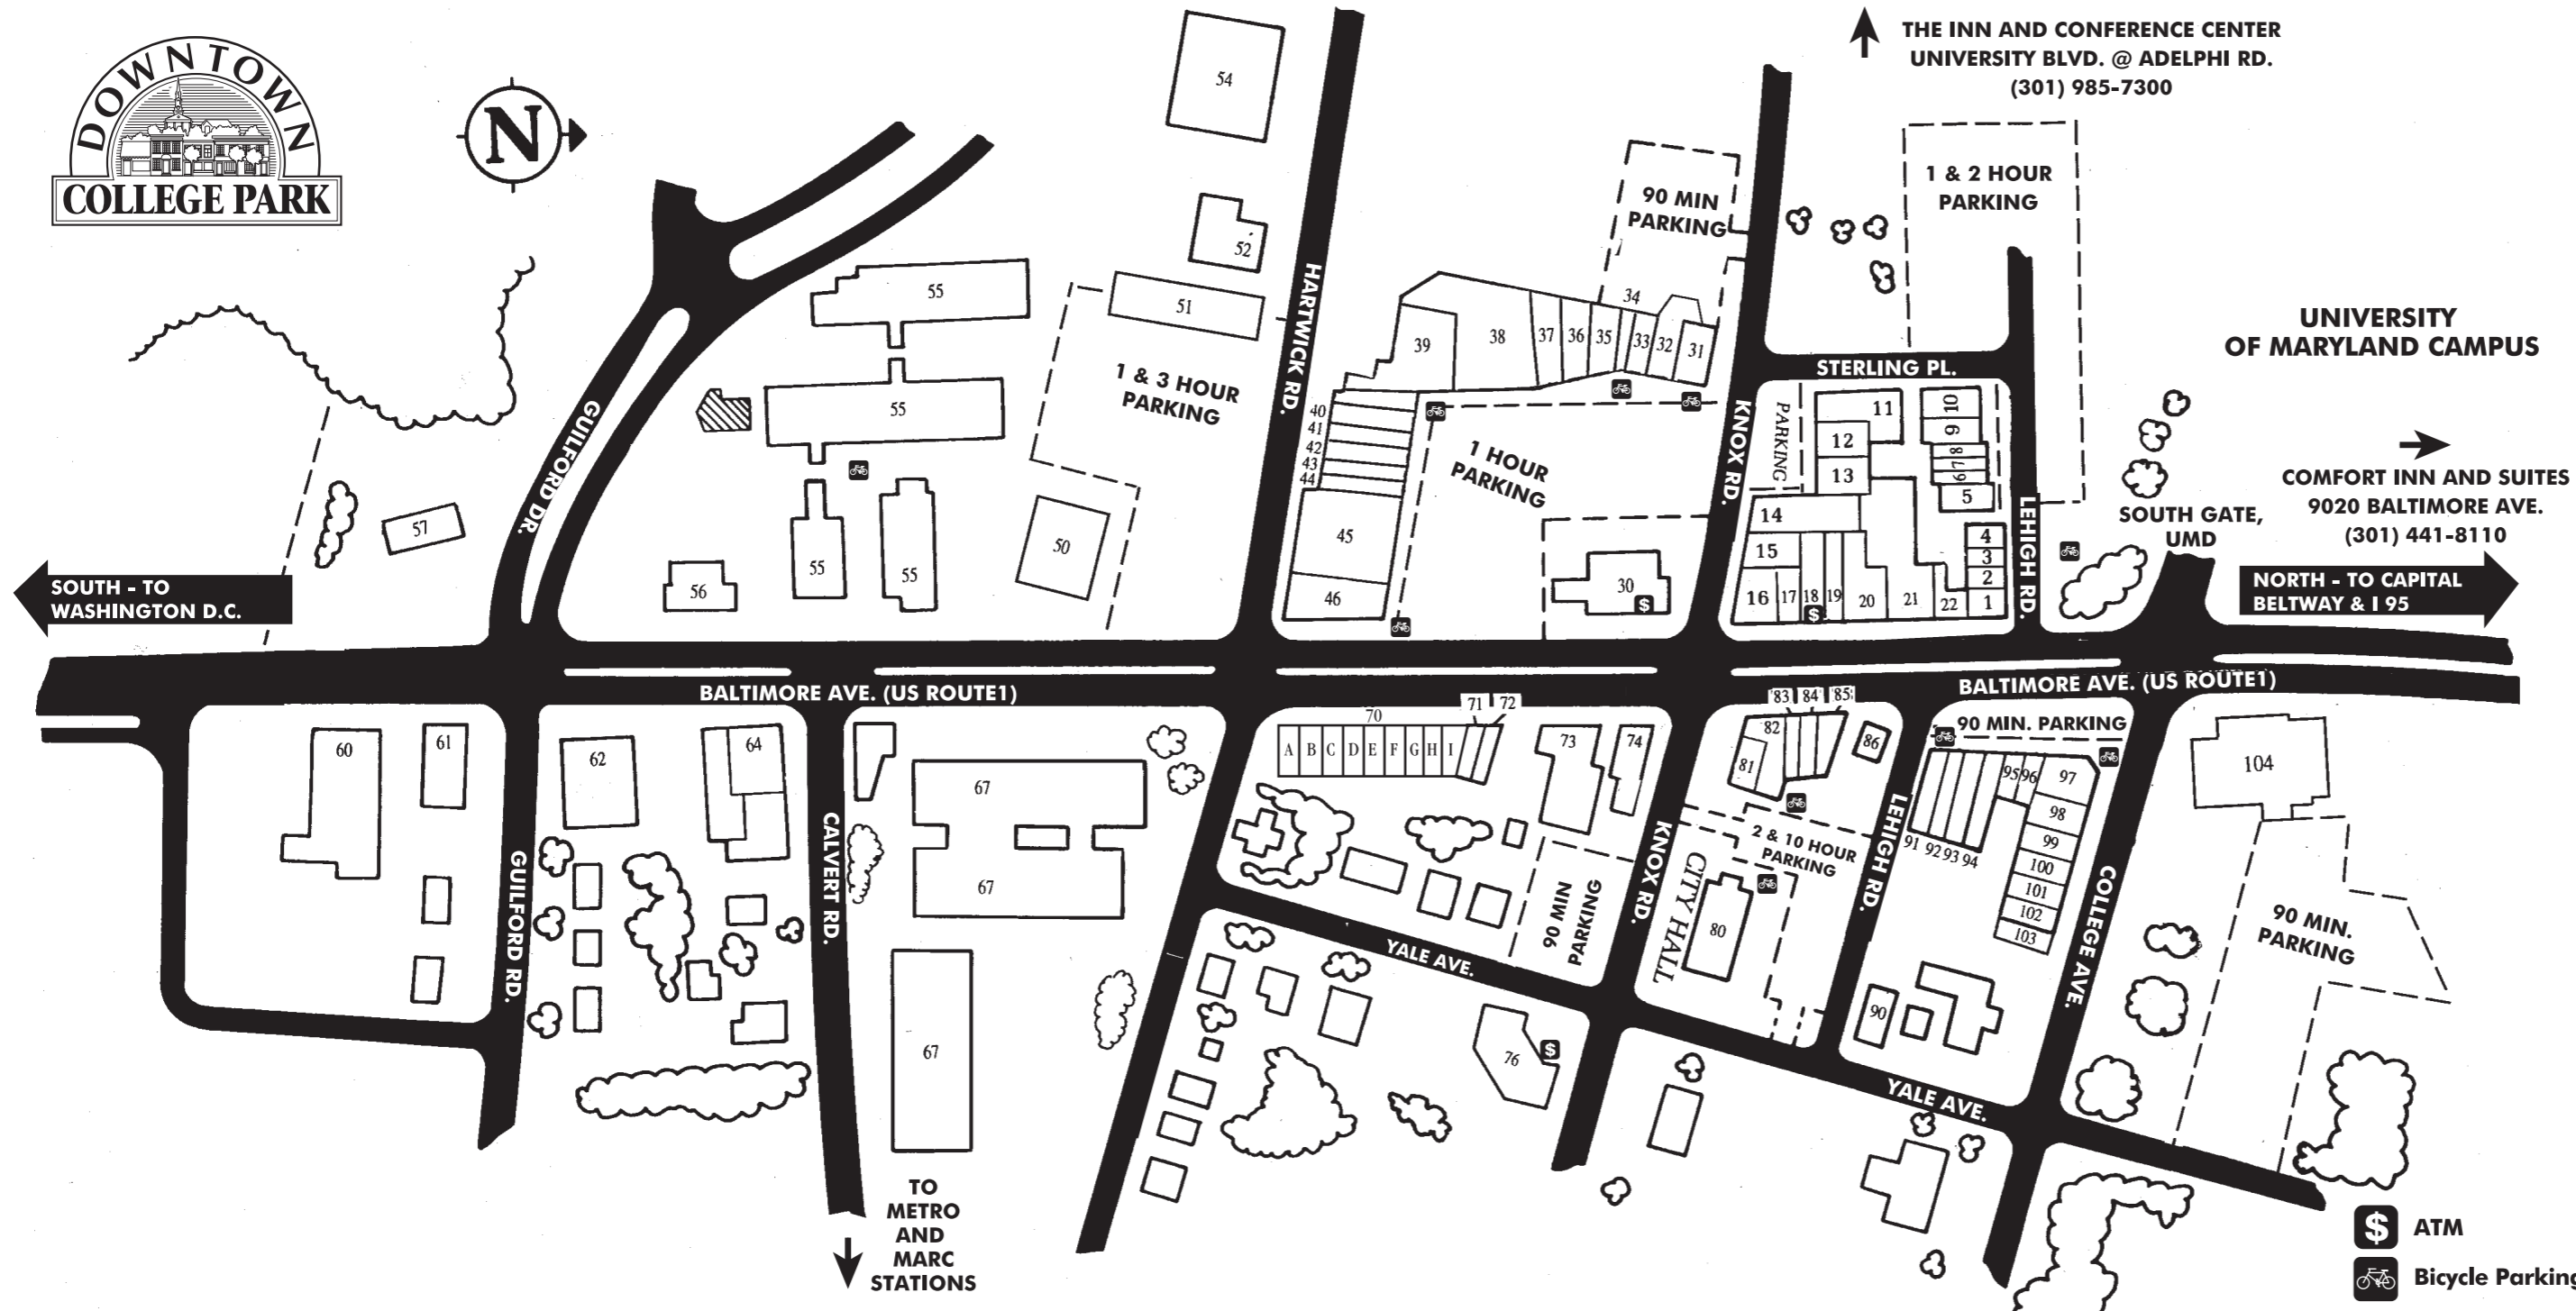

THE INN AND CONFERENCE CENTER
UNIVERSITY BLVD. @ ADELPHI RD.
(301) 985-7300

UNIVERSITY OF MARYLAND CAMPUS

COMFORT INN AND SUITES
9020 BALTIMORE AVE.
(301) 441-8110

NORTH - TO CAPITAL BELTWAY & I 95

SOUTH - TO WASHINGTON D.C.

TO METRO AND MARC STATIONS

$ ATM
Bicycle Parking

DOWNTOWN COLLEGE PARK is the business district closest to the University of Maryland campus and the College Park/UMD Metro Station.

Directions

DOWNTOWN COLLEGE PARK is located on US Route 1 (Baltimore Avenue), halfway between the Capital Beltway (I-495) and the DC/Maryland line. Downtown is bounded by College Avenue (south gate of the University of Maryland) and Guilford Road.

Mass Transportation

DOWNTOWN COLLEGE PARK is a 10-minute walk from the College Park/UMD Metro station (Green Line). The area also is served by Metrobus—the Maryland Line routes (81, 83 and 86) travel Route 1 through downtown. Metro information is available at (202) 637-7000 or www.wmata.com. Free bus service between the Metro station and the University of Maryland campus is available to the public on Shuttle-UM. For information, call (301) 314-2255 or visit www.umd.edu/shuttle.

Walking

DOWNTOWN COLLEGE PARK is a short, enjoyable walk from campus dormitories and classrooms, sporting events, fraternity and sorority houses, public lodging and several residential areas.

Parking

Parking is provided throughout downtown College Park. In addition to parking lots (see map), on-street parking is available on College Avenue, Lehigh Road, Knox Road, Yale Avenue and Hartwick Road.

Parking Meter Information

Hours of operation: 8:00 a.m. through 10:00 p.m., Monday through Saturday, except city holidays.
Rates: .05 cents = 4 minutes
.10 cents = 8 minutes
.25 cents = 20 minutes

DOWNTOWN COLLEGE PARK MANAGEMENT AUTHORITY

4500 Knox Road
College Park, Maryland 20740
301-277-3445
July 2007

DOWNTOWN COLLEGE PARK